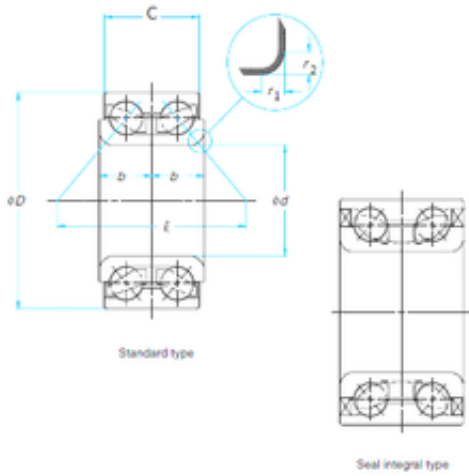

## 43 mm x 79 mm x 41 mm timken 510030 Cylindrical Roller Bearings

Bearing No. 510030

Size	43x79x41 mm
Bore Diameter	43 mm
Outer Diameter	79 mm
Width	41 mm
d	43 mm
D	79 mm
B	41 mm
C	38 mm

510030 Bearing 2D drawings and 3D CAD models