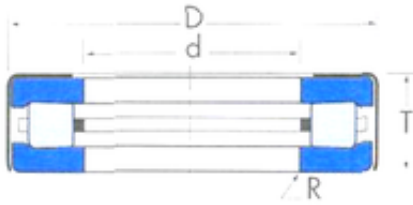

NTA BEARING PRECISION AXLE CORP.

timken t126 Cylindrical Roller Bearings

Bearing No. t126

Size	32.004x55.562x15.875 mm
Bore Diameter	32,004 mm
Outer Diameter	55,562 mm
Width	15,875 mm
d	32,004 mm
D	55,562 mm
T	15,875 mm
R	0,8 mm

t126 Bearing 2D drawings and 3D CAD models