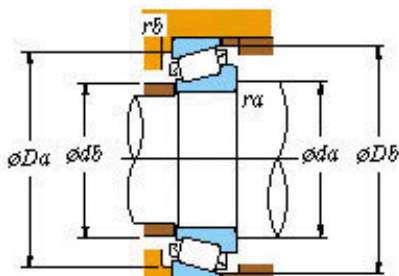

NTA BEARING PRECISION AXLE CORP.

Koyo Automobile Taper Roller Bearings Jl69349/10 Jl69349 Jl69310

Bearing No. Jl69349/10

■ Mounting dimensions

Jl69349/10 Bearing 2D drawings and 3D CAD models

Bearing No.	JL69349/10
d	38
D	63
T	17
B	17
r(min)	SP
r1(min)	SP
Cr	54.7
C0r	58.2
Cu	8.25
Grease lub.	6000
Oil lub.	8000
C	13.500
a	14.6 mm
da	49.0
db	41.0
Da	60.0
Db	56.5
ra(max)	3.5
rb(max)	1.2
e	0.42
Y1	1.44
Y0	0.79
(Refer.) Mass(kg)	0.199