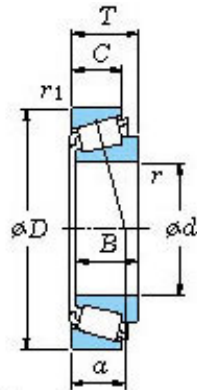

NTA BEARING PRECISION AXLE CORP.

Koyo Automobile Taper Roller Bearings Jl69349/10 Jl69349 Jl69310

Bearing No. Jl69349/10

■ Mounting dimensions

Jl69349/10 Bearing 2D drawings and 3D CAD models

Bearing No.	JL69349/10
d	38
D	63
T	17
B	17
r(min)	SP
r1(min)	SP
Cr	54.7
C0r	58.2
Cu	8.25
Grease lub.	6000
Oil lub.	8000
C	13.500
a	14.6 mm
da	49.0
db	41.0
Da	60.0
Db	56.5
ra(max)	3.5
rb(max)	1.2
e	0.42
Y1	1.44
Y0	0.79
(Refer.) Mass(kg)	0.199